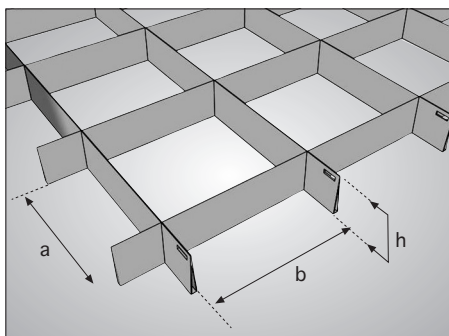

Delta

DELTA SYSTEM

Delta Accessories (1 m ²)	Unit	600x1200 panel
DELTA-01 Suspension Channel	lm	0.80
DELTA-02 Coupler	pcs.	0.28
DELTA-03 Spring	pcs.	5.56
ATJ-100 Threaded Rod	pcs.	0.80

Delta h30	a	b	h
	30	30	30
	40	40	30
	50	50	30
	60	60	30
	66	66	30
	75	75	30
	86	86	30
	100	100	30

(Dimensions are in mm)