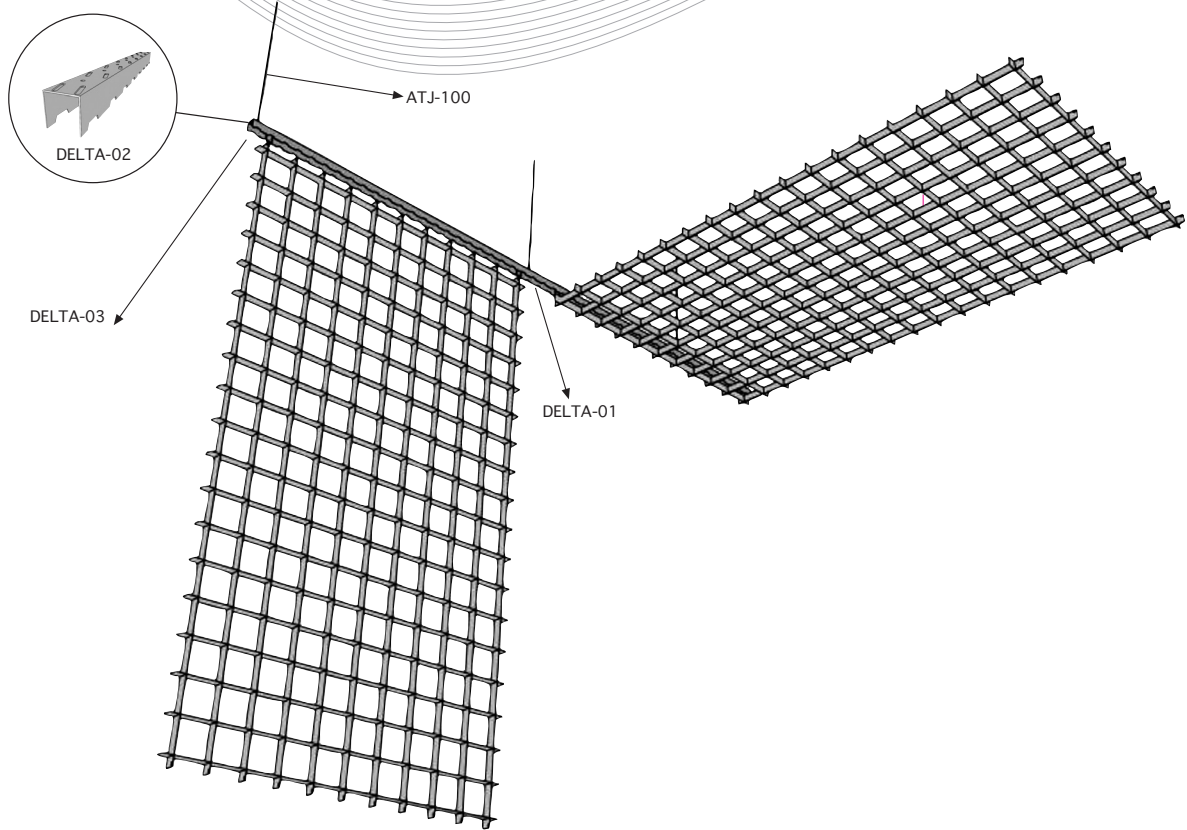

Delta

DELTA SYSTEM

Delta Accessories (1 m ²)	Unit	600x1200 panel
DELTA-01 Suspension Channel	lm	0.80
DELTA-02 Coupler	pcs.	0.28
DELTA-03 Spring	pcs.	5.56
ATJ-100 Threaded Rod	pcs.	0.80

Delta h30	a	b	h
	30	30	30
	40	40	30
	50	50	30
	60	60	30
	66	66	30
	75	75	30
	86	86	30
	100	100	30

(Dimensions are in mm)