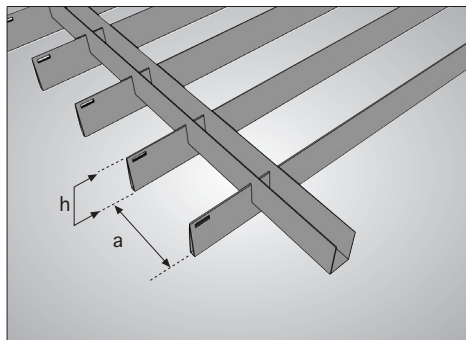

Delta line

Delta Line Accessories (1 m ²)	Unit	600x1200 panel
ATJ-100 Threaded Rod	pcs.	0.80
DELTA-01 Suspension Channel	lm	0.80
DELTA-02 Coupler	pcs.	0.28
DELTA-03 Spring	pcs.	5.56
DELTA-04 Panel Support Bridge	pcs.	5.56

	a	h
Delta line h20	15	20
	25	20
	30	20
	40	20

	a	h
Delta line h30	25	30
	30	30
	40	30
	50	30
	60	30

(Dimensions are in mm)