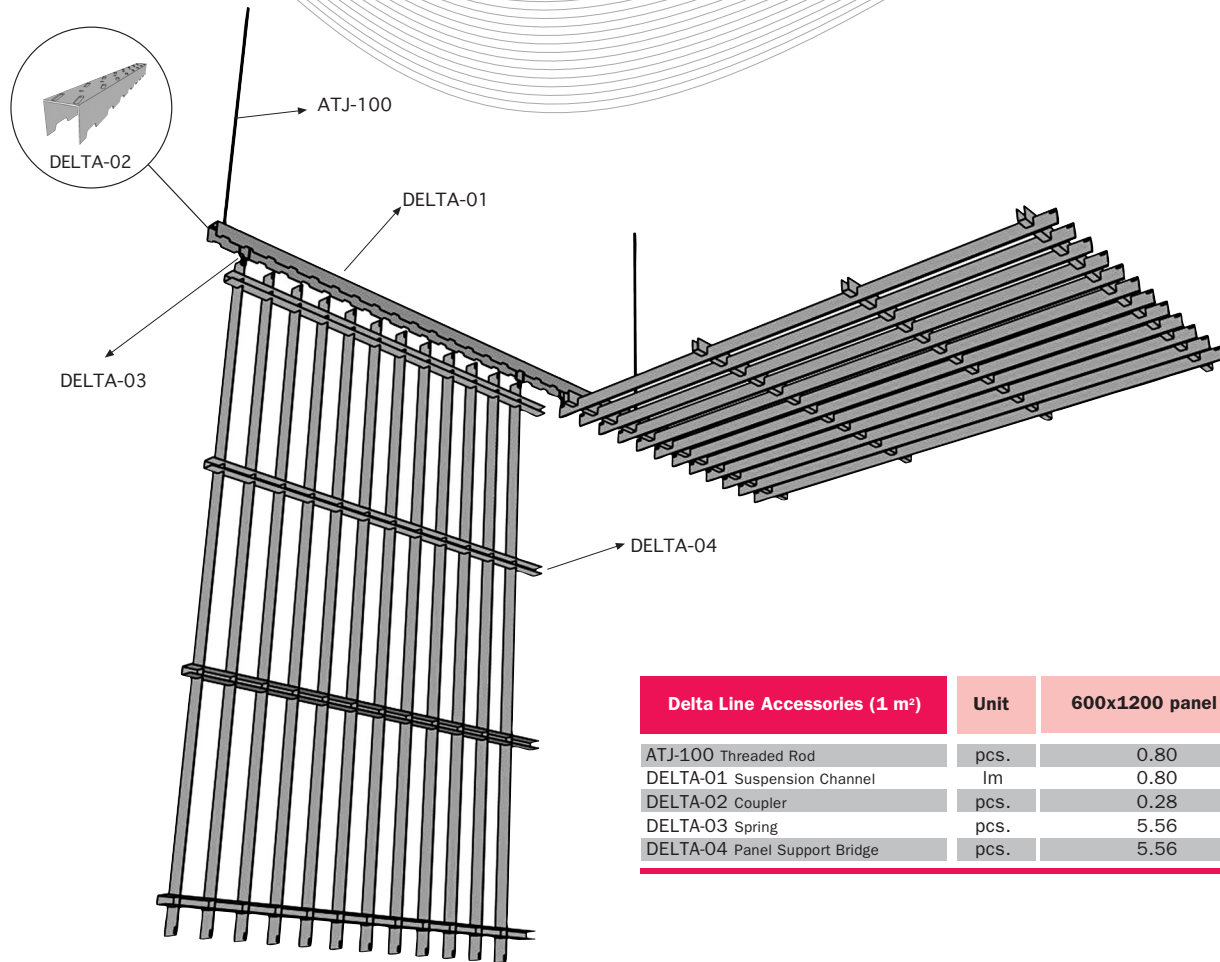

Delta line

Delta Line Accessories (1 m ²)	Unit	600x1200 panel
ATJ-100 Threaded Rod	pcs.	0.80
DELTA-01 Suspension Channel	lm	0.80
DELTA-02 Coupler	pcs.	0.28
DELTA-03 Spring	pcs.	5.56
DELTA-04 Panel Support Bridge	pcs.	5.56

	a	h
Delta line h20	15	20
	25	20
	30	20
	40	20

	a	h
Delta line h30	25	30
	30	30
	40	30
	50	30
	60	30

(Dimensions are in mm)