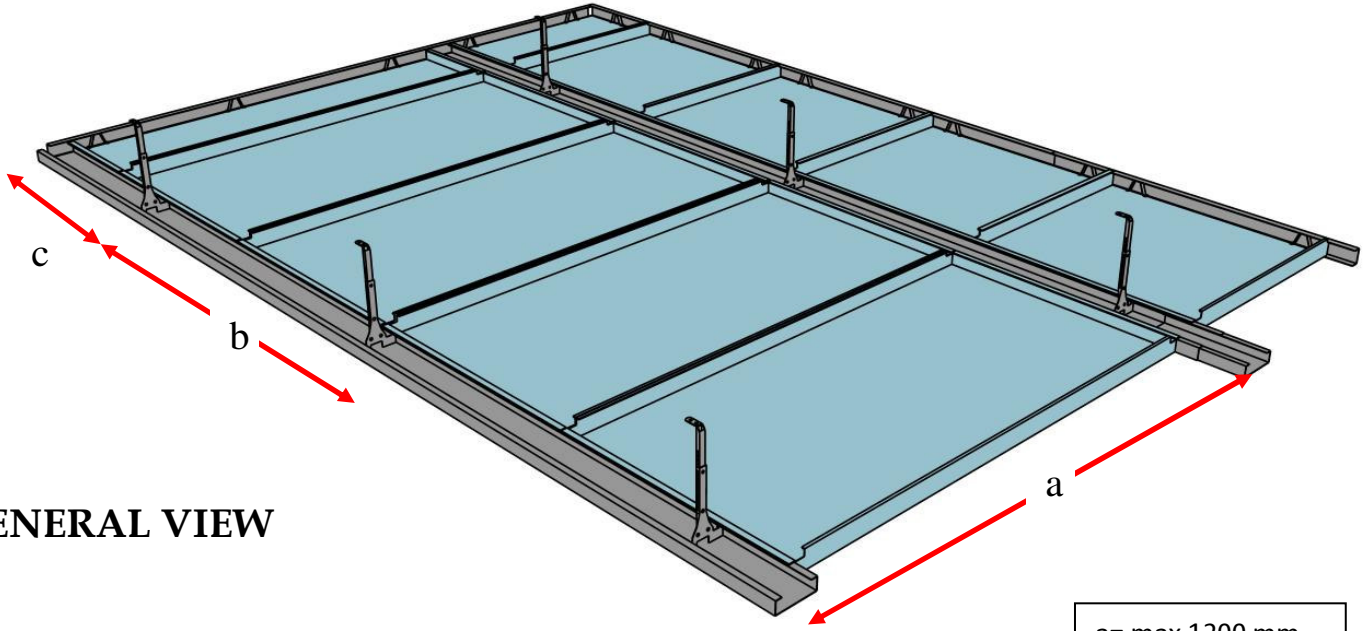

PERSPEKTA C BANDRASTER NONIUS HANGER SYSTEM

GENERAL VIEW

a= max 1200 mm

b= max 1000 mm

c= max 450 mm

PROFILE/ACCESSORY	PRODUCT CODE
C Bandraster(1)	CBP-100-L4000
C Bandraster Profile Splice(2)	CBP-ZL-100
Wedge Clip(2)	KT-40
C-Wall Angle(3)	CDPR300
C Bandraster Nonius Rigid Hanger (Lower Part) (4)	CBP-100NA-50
Nonius Rigid Hanger (upper part)(5)	NU-30
Steel Anchor	TP 02

SYSTEM DETAIL