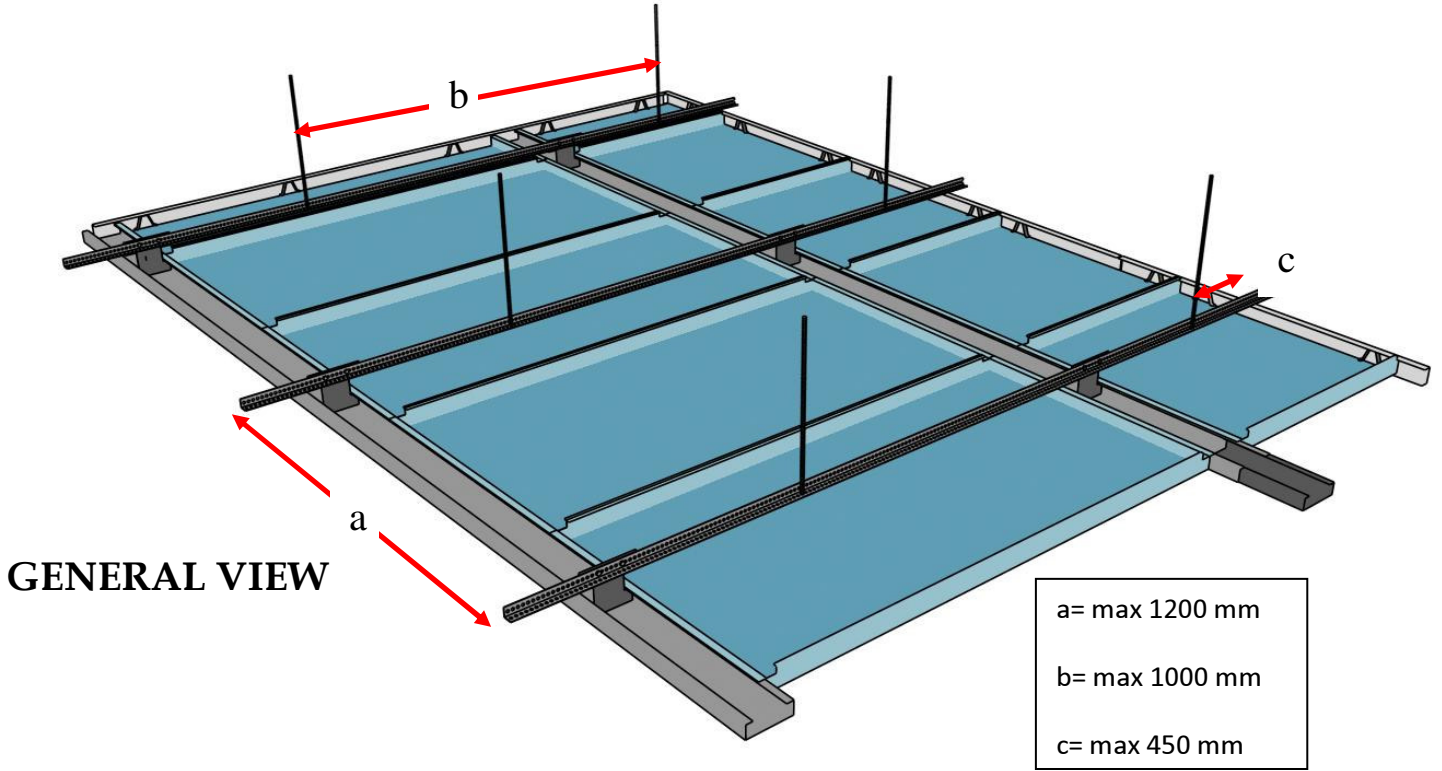

PERSPEKTA C BANDRASTER SYSTEM

PROFILE/ACCESSORY	PRODUCT CODE
C Bandraster (1)	CBP-100-L4000
L Runner (2)	AS 20
L Runner Splice (3)	AS 25
C Bandraster Profile Splice (4)	CBP-ZL-100
C Bandraster Rigid Hanger (5)	CBP-ZA-100
Wedge Clip (6)	KT-40
C-Wall Angle (7)	CDPR300
Rod Hanger (8)	ATJ 100
Rod Anchor	TD-06
Bolt/Nut (9)	VDS 60