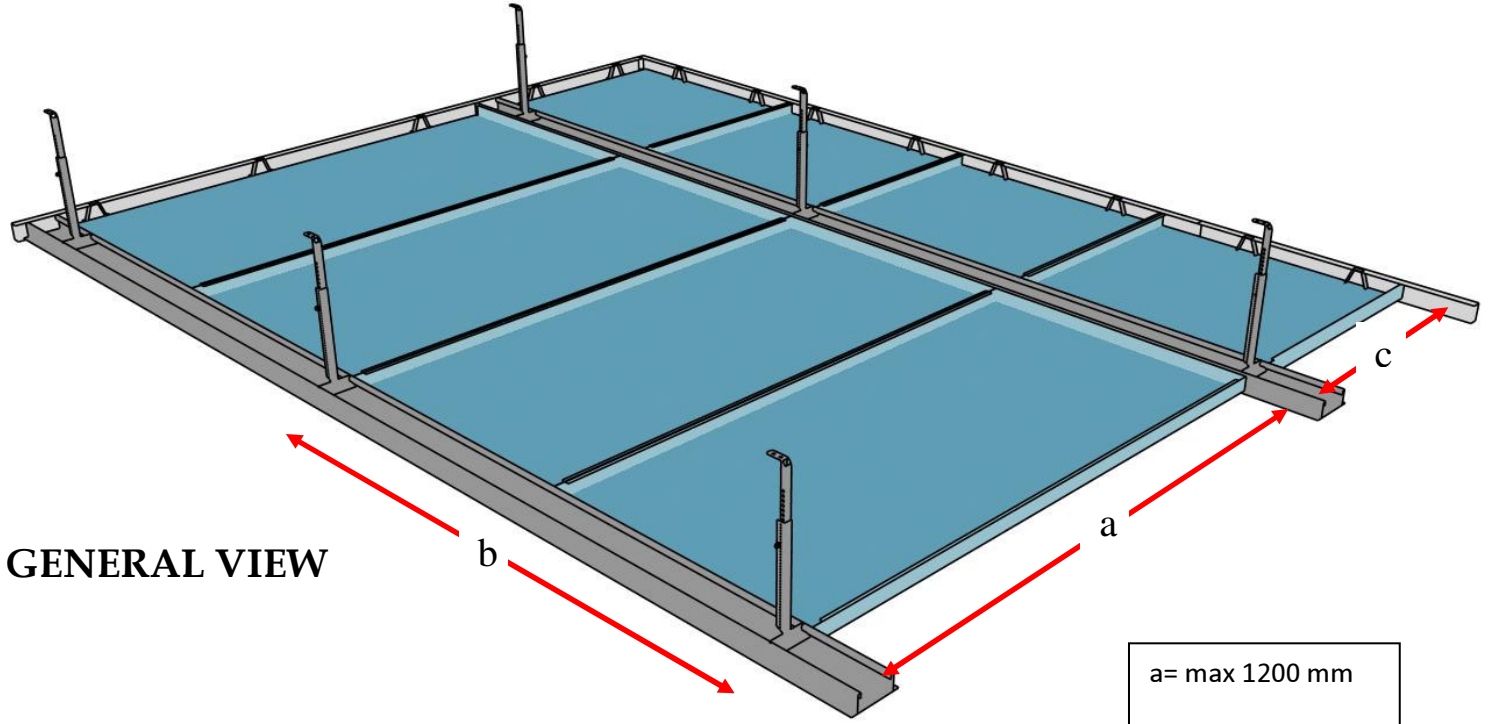

PERSPEKTA D BANDRASTER NONIUS HANGER SYSTEM

a= max 1200 mm

b= max 1000 mm

c= max 450 mm

PROFILE/ACCESSORY	PRODUCT CODE
D Bandraster(1)	DBP-100-L3600
D Bandraster Profile Splice	DBP-ZL-100
Wedge Clip(2)	KT-40
C-Wall Angle(3)	CDPR300
D Bandraster Nonius Rigid Hanger (Lower Part) (4)	DBP-100NA-50
Nonius Rigid Hanger (upper part)(5)	NU-30
Steel Anchor	TP 02

SYSTEM DETAIL