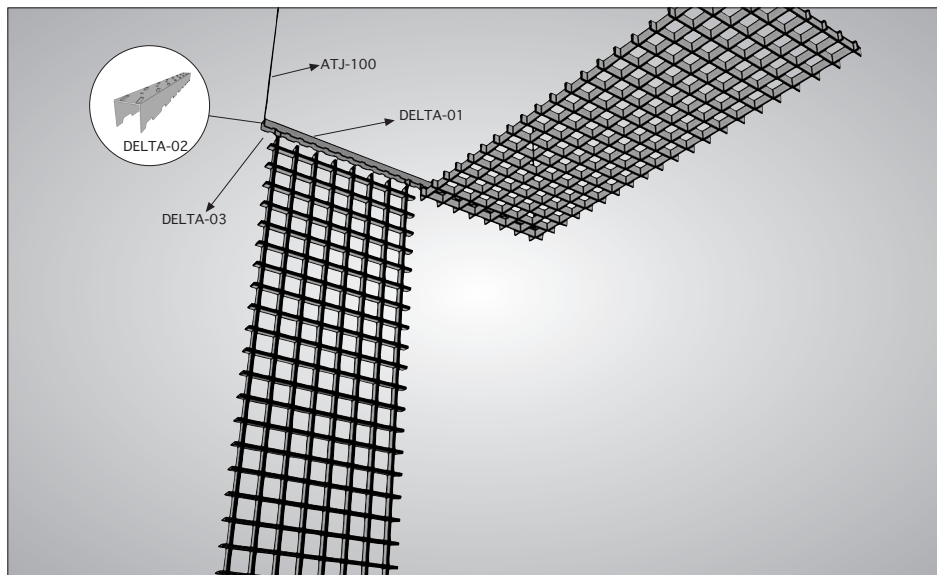

Paralite

Paralite Accessories (1 m²)

Paralite Accessories (1 m ²)	Unit	800x800 panel
DST-01 Hanger Wire	pcs.	0.95
HDVC/4 Spring	pcs.	0.95
A-01 Connection Bracket	pcs.	4.60
A-02 Suspension Bracket	lm	1.20
A-03 T Profile	pcs.	0.95
A-04 Splicer for T Profile	pcs.	0.22

Paralite Delta Accessories (1 m²)

Paralite Delta Accessories (1 m ²)	Unit	600x1200 panel
DELTA-01 Suspension Channel	lm	0.80
DELTA-02 Coupler	pcs.	0.28
DELTA-03 Spring	pcs.	5.56
ATJ-100 Threaded Rod	pcs.	0.80

Paralite Delta	a	b	h
	50	50	30
	60	60	30
	75	75	30

Paralite	a	b	h
	50	50	30
	60	60	30
	75	75	30

(Dimensions are in mm)