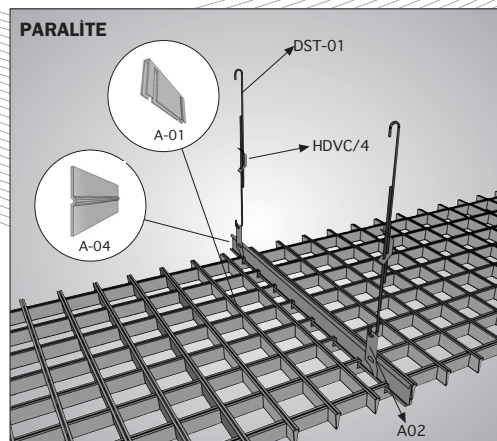

Paralite

Paralite Accessories (1 m²)

Paralite Accessories (1 m ²)	Unit	800x800 panel
DST-01 Hanger Wire	pcs.	0.95
HDVC/4 Spring	pcs.	0.95
A-01 Connection Bracket	pcs.	4.60
A-02 Suspension Bracket	lm	1.20
A-03 T Profile	pcs.	0.95
A-04 Splicer for T Profile	pcs.	0.22

Paralite Delta Accessories (1 m²)

Paralite Delta Accessories (1 m ²)	Unit	600x1200 panel
DELTA-01 Suspension Channel	lm	0.80
DELTA-02 Coupler	pcs.	0.28
DELTA-03 Spring	pcs.	5.56
ATJ-100 Threaded Rod	pcs.	0.80

Paralite Delta	a	b	h
	50	50	30
	60	60	30
	75	75	30

Paralite	a	b	h
	50	50	30
	60	60	30
	75	75	30

(Dimensions are in mm)