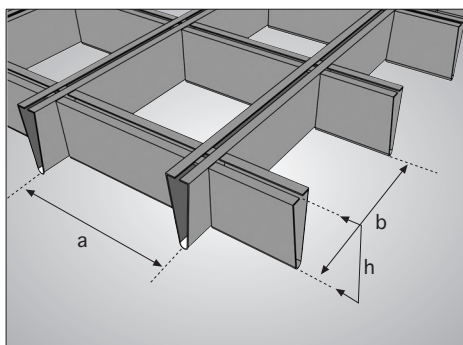

Paralite

Paralite Accessories (1 m²)

Paralite Accessories (1 m ²)	Unit	800x800 panel
DST-01 Hanger Wire	pcs.	0.95
HDVC/4 Spring	pcs.	0.95
A-01 Connection Bracket	pcs.	4.60
A-02 Suspension Bracket	lm	1.20
A-03 T Profile	pcs.	0.95
A-04 Splicer for T Profile	pcs.	0.22

Paralite Delta Accessories (1 m²)

Paralite Delta Accessories (1 m ²)	Unit	600x1200 panel
DELTA-01 Suspension Channel	lm	0.80
DELTA-02 Coupler	pcs.	0.28
DELTA-03 Spring	pcs.	5.56
ATJ-100 Threaded Rod	pcs.	0.80

Paralite Delta	a	b	h
	50	50	30
	60	60	30
	75	75	30

Paralite	a	b	h
	50	50	30
	60	60	30
	75	75	30

(Dimensions are in mm)